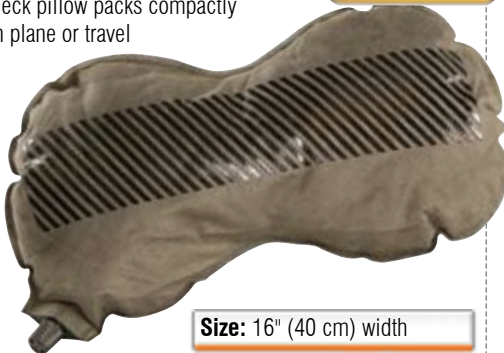

No. 5416 SELF INFLATING NECK PILLOW

NEW

- Self inflating shaped neck pillow packs compactly and is easy to carry on plane or travel
- Grip embossed back prevents slippage
- Soft velour top for comfort
- Easy to use valve for custom adjustment
- Chipped foam inner self inflates quickly