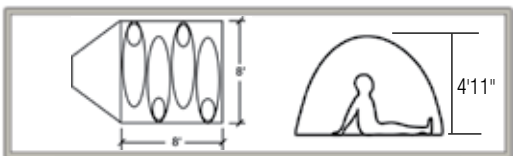

TEMPEST

Colour: ROYAL/GREY 

No. 1856 TEMPEST 3

- Sleep 3 persons

- **Peak Height:** 48" (122 cm)
- **Weight:** 9.45 lbs (4.3 kg)
- **Tent floor area:** 49 sq. ft. (4.52 m²)

Size: 7' × 7' (213 × 213 cm)

No. 1857 TEMPEST 4

- Sleep 4 persons

- **Peak Height:** 4'11" (150 cm)
- **Weight:** 11.7 lbs (5.3 kg)
- **Tent floor area:** 64 sq. ft. (5.91 m²)

Size: 8' × 8' (244 × 244 cm)

No. 1859 TEMPEST 6

- Sleep 6 persons

- **Peak Height:** 6' (190 cm)
- **Weight:** 18.95 lbs (8.6 kg)
- **Tent floor area:** 100 sq. ft. (9.23 m²)

Size: 10' × 10' (300 × 300 cm)

- Constructed of UVX treated fabric, a waterproof and UV resistant treatment that will keep you drier and last longer
- Shock corded fiberglass poles for fast and easy tent setup and take down by one person
- Large peg out vestibule provides a place for storing wet and extra gear
- Taped seams
- Large durable zippers
- Comes complete with tent, fly sheet with vestibule, poles, tent pegs and tie out cords

• **Peak Height:** 59" (150 cm)

• **Weight:** 14.5 lbs (6.6 kg)

Size: 8' x 8' (244 x 244 cm)

• Awning poles on #1837 only

No. 1836 SUNRISE 9

• Sleep 5 persons

• **Peak Height:** 72" (183 cm)

• **Weight:** 20 lbs (9 kg)