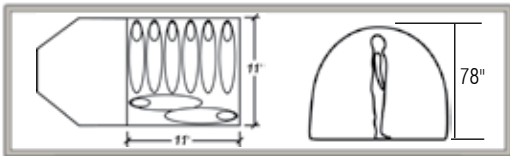

Colour: ROYAL/GREY

No. 1834 SUNRISE 7

• Sleep 3 persons

• **Peak Height:** 52" (132 cm)

• **Weight:** 11.25 lbs (5.1 kg)

Size: 7' x 7' (213 x 213 cm)

No. 1835 SUNRISE 8

• Sleep 4 persons

• **Peak Height:** 59" (150 cm)

• **Weight:** 14.5 lbs (6.6 kg)

Size: 8' x 8' (244 x 244 cm)

• Awning poles on #1837 only

No. 1836 SUNRISE 9

• Sleep 5 persons

• **Peak Height:** 72" (183 cm)

• **Weight:** 20 lbs (9 kg)

Size: 9' x 9' (274 x 274 cm)

No. 1837 SUNRISE 11

• Sleep 7-8 persons
• Includes awning poles

• **Peak Height:** 78" (198 cm)

• **Weight:** 30 lbs (13.7 kg)

Size: 11' x 11' (335 x 335 cm)