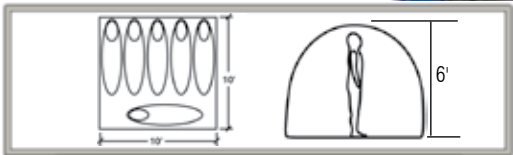

- Sleep 4 persons

- **Peak Height:** 4'11" (150 cm)
- **Weight:** 11.7 lbs (5.3 kg)
- **Tent floor area:** 64 sq. ft. (5.91 m²)

Size: 8' × 8' (244 × 244 cm)

No. 1859 TEMPEST 6

- Sleep 6 persons

- **Peak Height:** 6' (190 cm)
- **Weight:** 18.95 lbs (8.6 kg)
- **Tent floor area:** 100 sq. ft. (9.23 m²)

Size: 10' × 10' (300 × 300 cm)

- Constructed of UVX treated fabric, a waterproof and UV resistant treatment that will keep you drier and last longer
- Shock corded fiberglass poles for fast and easy tent setup and take down by one person
- Large peg out vestibule provides a place for storing wet and extra gear
- Taped seams
- Large durable zippers
- Comes complete with tent, fly sheet with vestibule, poles, tent pegs and tie out cords