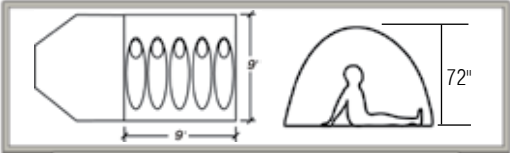

• **Peak Height:** 59" (150 cm)

• **Weight:** 14.5 lbs (6.6 kg)

Size: 8' x 8' (244 x 244 cm)

• Awning poles on #1837 only

No. 1836 SUNRISE 9

• Sleep 5 persons

• **Peak Height:** 72" (183 cm)

• **Weight:** 20 lbs (9 kg)

Size: 9' x 9' (274 x 274 cm)

No. 1837 SUNRISE 11

• Sleep 7-8 persons
• Includes awning poles

• **Peak Height:** 78" (198 cm)

• **Weight:** 30 lbs (13.7 kg)

Size: 11' x 11' (335 x 335 cm)