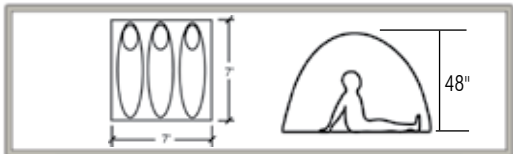

TEMPEST DOME TENTS

- New series dome tents featuring front vestibules
- Spacious square dome design
- Full peaked fly with front vestibule
- Vestibule has zippered entrance and PVC window
- Clip suspension system
- 10 × 10 count PE bathtub floor
- No. 8 zippers on front door
- No. 7 on window
- Breathable nylon inner roof
- Large front "D" door
- Zippered rear window
- Pin and ring fibreglass pole system
- Complete with poles, pegs, and carry bag

TEMPEST

Colour: ROYAL/GREY 

No. 1856 TEMPEST 3

- Sleep 3 persons

- **Peak Height:** 48" (122 cm)
- **Weight:** 9.45 lbs (4.3 kg)
- **Tent floor area:** 49 sq. ft. (4.52 m²)

Size: 7' × 7' (213 × 213 cm)

No. 1857 TEMPEST 4

- Sleep 4 persons

- **Peak Height:** 4'11" (150 cm)
- **Weight:** 11.7 lbs (5.3 kg)
- **Tent floor area:** 64 sq. ft. (5.91 m²)

Size: 8' × 8' (244 × 244 cm)

No. 1859 TEMPEST 6

- Sleep 6 persons

- **Peak Height:** 6' (190 cm)
- **Weight:** 18.95 lbs (8.6 kg)
- **Tent floor area:** 100 sq. ft. (9.23 m²)

Size: 10' × 10' (300 × 300 cm)

- Constructed of UVX treated fabric, a waterproof and UV resistant treatment that will keep you drier and last longer
- Shock corded fiberglass poles for fast and easy tent setup and take down by one person
- Large peg out vestibule provides a place for storing wet and extra gear
- Taped seams
- Large durable zippers
- Comes complete with tent, fly sheet with vestibule, poles, tent pegs and tie out cords