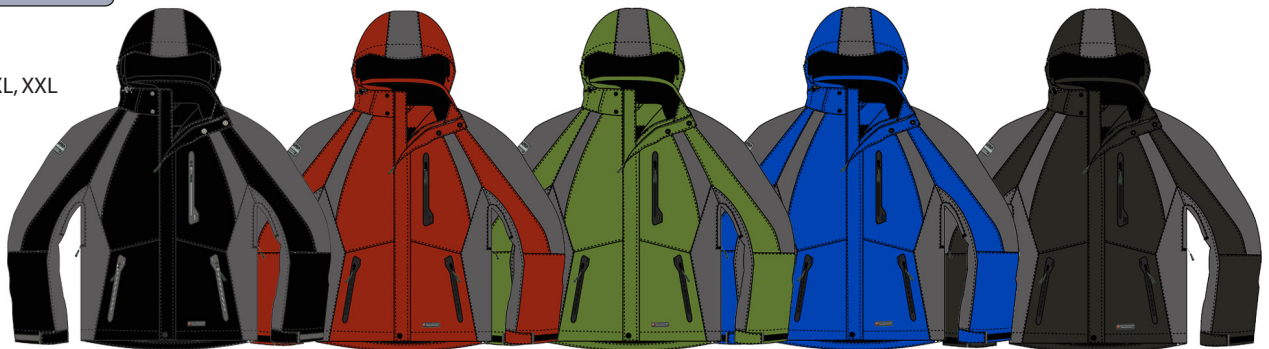

OUTER---230T MICRO DOBBY
 LINER---100D KNIT W/P/B SOFTSHELL
 Sizes: S, M, L, XL, XXL

NO.6760	NO.6761	NO.6762	NO.6763
OUTER: BLACK	OUTER: HUNTER	OUTER: ESPRESSO	OUTER: BLUE
LINER: BLACK	LINER: BLACK	LINER: BLACK	LINER: BLACK

KATANA

MENS 3 IN 1 JACKET

Sizes: S, M, L, XL, XXL

NO.6776	NO.6777	NO.6774	NO.6775	NO.6778
OUTER: BLACK/ GREY	OUTER: PAPRIKA/ GREY	OUTER: SPEARMINT/ GREY	OUTER: BLUE/ GREY	OUTER: HUNTER/ GREY
LINER: BLACK	LINER: BLACK	LINER: BLACK	LINER: BLACK	LINER: BLACK