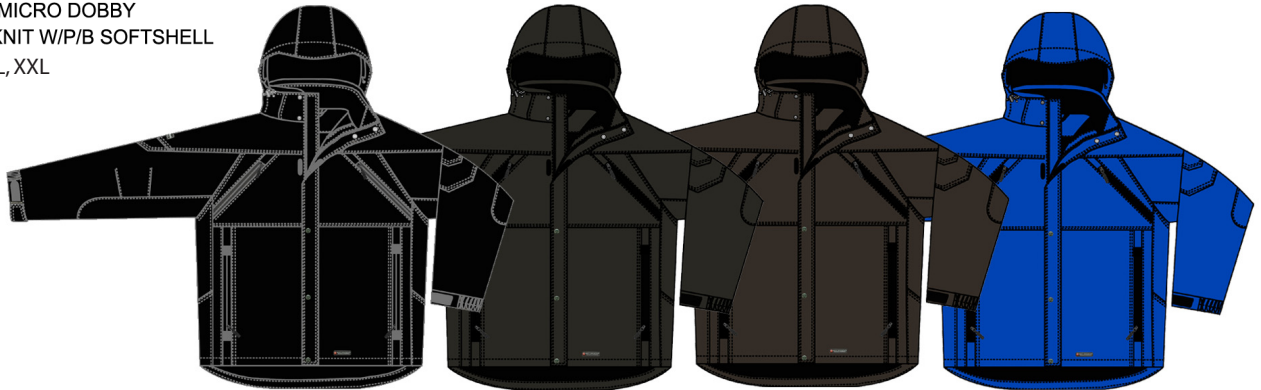

Sizes: S, M, L, XL, XXL

NO.5090
OUTER: BLACK/GREY
LINER: BLACK

NO.5091
OUTER: LT.OLIVE/BLACK
LINER: BLACK

NO.5092
OUTER: BLUE/GREY
LINER: BLACK

MISTY MOUNTAIN FALL-WINTER 2011

MENS 3 IN 1 JACKETS

BOULDER

MENS 3 IN 1

OUTER---230T MICRO DOBBY
 LINER---100D KNIT W/P/B SOFTSHELL
 Sizes: S, M, L, XL, XXL

NO.6760	NO.6761	NO.6762	NO.6763
OUTER: BLACK	OUTER: HUNTER	OUTER: ESPRESSO	OUTER: BLUE
LINER: BLACK	LINER: BLACK	LINER: BLACK	LINER: BLACK